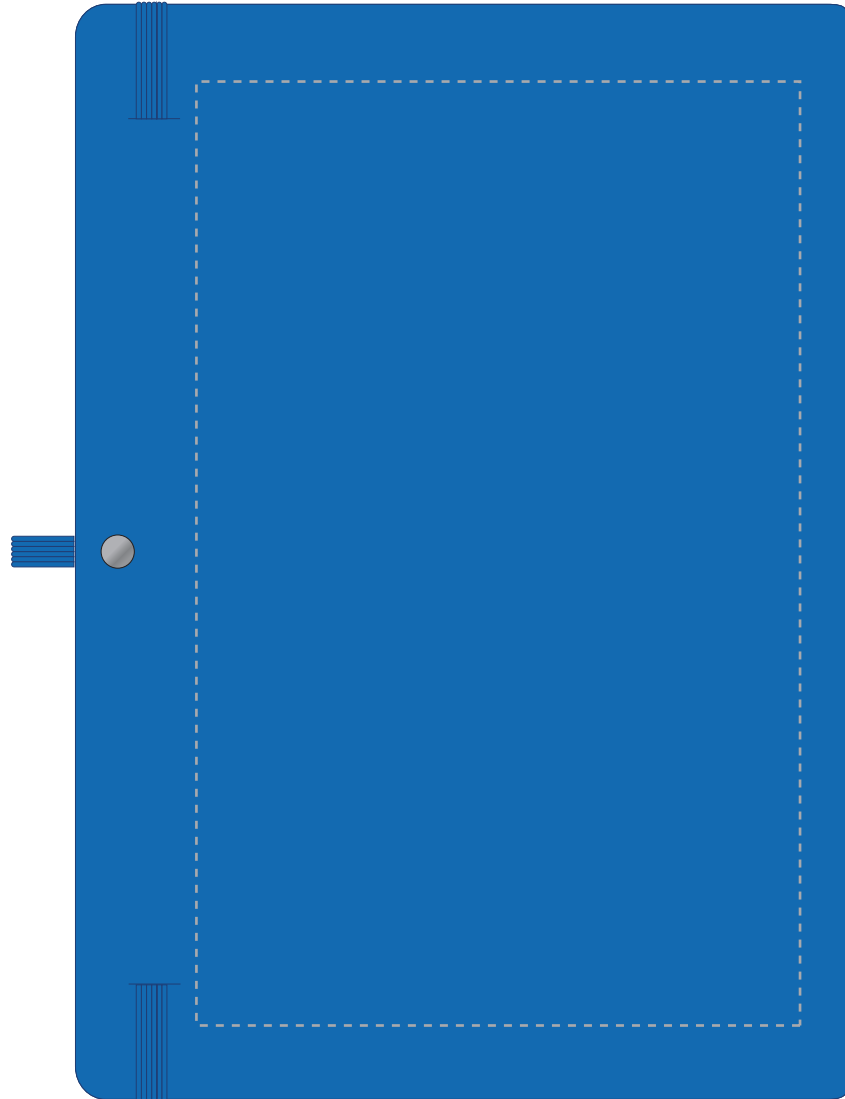

Due to the nature of the product the print position may vary by 2 - 3 mm

ARTWORK SCALE 50%  
FrontProduct Image for visualisation  
- colours may vary

- CENTRED TO PRINT AREA
- CENTRED TO NOTEBOOK

The dashed line is to demonstrate print area and will not appear on your printed item

**PANTONE REFERENCE(S)**

- Colour 1
- Colour 2
- Colour 3
- Colour 4

Due to the nature of the product the print position may vary by 2 - 3 mm

ARTWORK SCALE 50%  
Back

Product Image for visualisation  
- colours may vary

- CENTRED TO PRINT AREA
- CENTRED TO NOTEBOOK

The dashed line is to demonstrate print area and will not appear on your printed item

**PLEASE NOTE:**

- All colours including print and product are for visual purposes only and should not be regarded as the actual colour of the product and print.
- Some products may vary from batch to batch and may differ from previous orders.
- The colour and texture of a product can also have an effect on the final print colour.
- By approving this order we accept that you understand these terms.