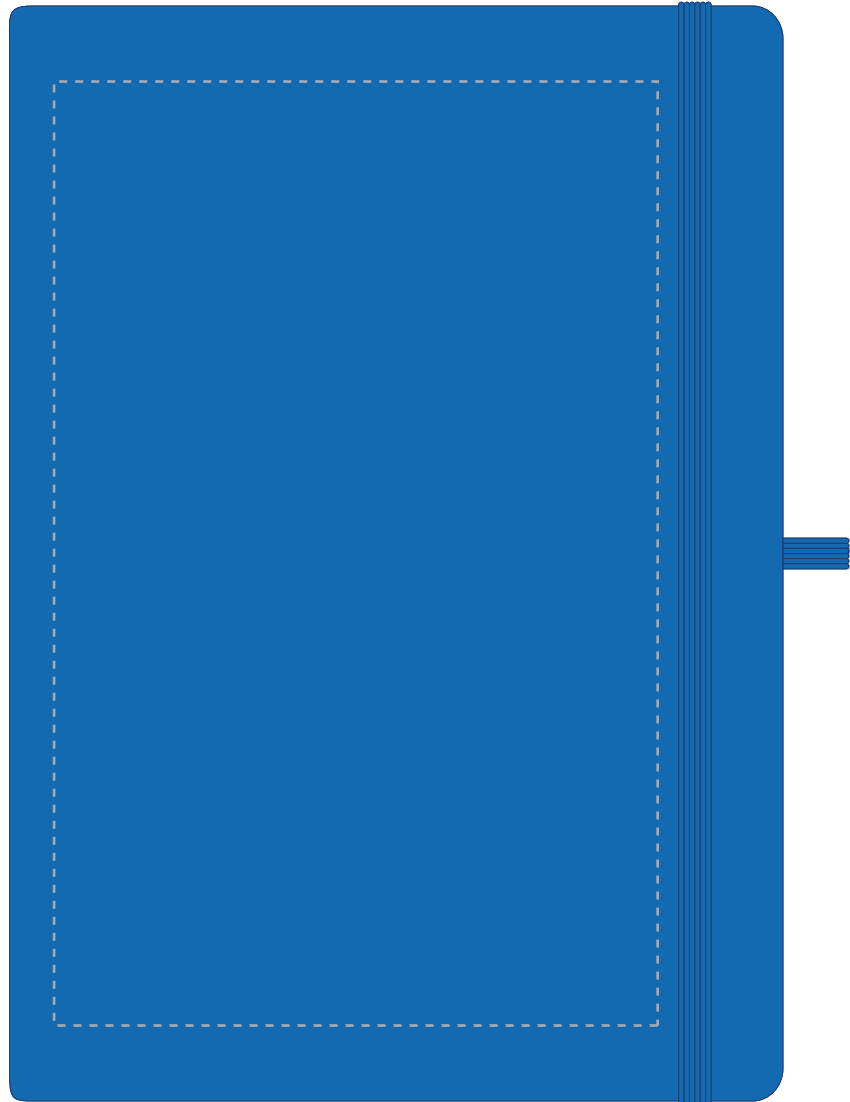

Your Ref:	Quantity:	Product Code: QS0344
Our Ref:	Version: 1	Product Colour: ROYAL BLUE

**PRINTING CONCERNS:**

We stock this item in the following colours

**PANTONE REFERENCE(S)**

- Colour 1
- Colour 2
- Colour 3
- Colour 4

Due to the nature of the product the print position may vary by 2 - 3 mm

ARTWORK SCALE 50%  
FrontProduct Image for visualisation  
- colours may vary

- CENTRED TO PRINT AREA
- CENTRED TO NOTEBOOK

The dashed line is to demonstrate print area and will not appear on your printed item

**PANTONE REFERENCE(S)**

- Colour 1
- Colour 2
- Colour 3
- Colour 4

Due to the nature of the product the print position may vary by 2 - 3 mm

ARTWORK SCALE 50%  
Back

Product Image for visualisation  
- colours may vary